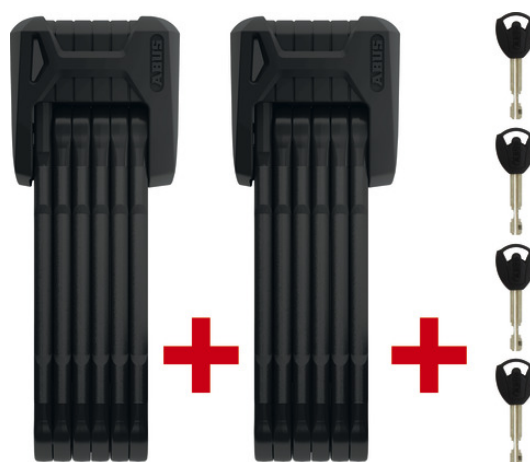

BORDO GRANIT XPlus™ 6500/85 TwinSet + bracket SH

Seite 1 von 2

A HIGH-SECURITY LOCK IN A CLASS OF ITS OWN

Capable of withstanding even the most determined of attacks: the BORDO GRANIT XPlus™ 6500 Folding Lock is worthy of many superlatives.

The BORDO GRANIT XPlus™ 6500 Folding Lock is quite literally a tough nut for bike thieves to crack since it incorporates "granite", or at least the ABUS take on it; 5.5mm bars manufactured from specially hardened steel and connected with special rivets, which offer protection against even the most determined of attacks. The ABUS Link Protection Shield ensures that these rivets are not only flexible, but also extremely resistant to attacks involving sawing. The picking-resistant XPlus precision disc cylinder from ABUS also has a lot to offer, including outstanding protection against attempts at tampering. This combination has earned the BORDO GRANIT XPlus™ 6500 Folding Lock a phenomenal top score of 15 in the ABUS Security Level System.

Technologies

- 7/32" bars with extra-soft two-component casing to prevent damage to paintwork
- Color-coordinated Soft-Touch silicone cover for the lock body
- ABUS Link Protection Shield for a high level of protection against hinge sawing
- The bars, the body and the load-bearing parts of the locking mechanism are manufactured from specially hardened steel
- ABUS XPlus cylinder for extremely high protection against manipulation, e.g. picking

Use and application

- Excellent protection where the risk of theft is high

BORDO GRANIT XPlus™ 6500/85 TwinSet + bracket SH

Seite 2 von 2

- Ideal for securing high-value bicycles

Tips

- This lock can be ordered with other keyed-alike locks, all of which are operated using the same key or locking method
- The BORDO™ family: the ideal combination of strength, flexibility, weight and compactness